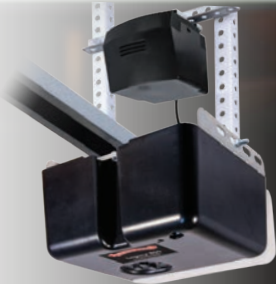

RESIDENTIAL GARAGE DOOR *Opener Guide*